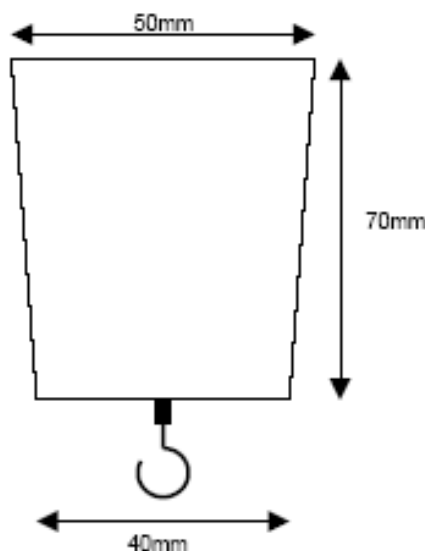

CHR 421 ELECTRONIC FISHING SCALE

NUWEIGH

**COMPACT
&
RUGGED**

FEATURES:

- Capacity 1kg/7.5kg
- Accuracy 5g/10g
- Very compact
- Heavy duty plastic housing
- Large LCD display
- 2 x spare lithium batteries
- Storage box
- Guaranteed high accuracy

Physical Dimensions (mm)

**ALL NUWEIGH SCALES ARE BACKED
BY A FULL 12 MONTH GUARANTEE
ON PARTS AND WORKSHOP LABOUR**

SPECIFICATIONS

MODEL	CAPACITY	RESOLUTION
CHR421	1kg/7.5kg	5g/10g

Distributed by:

Able Scale Co. Pty Ltd
21 Green Street
THOMASTOWN VIC 3074